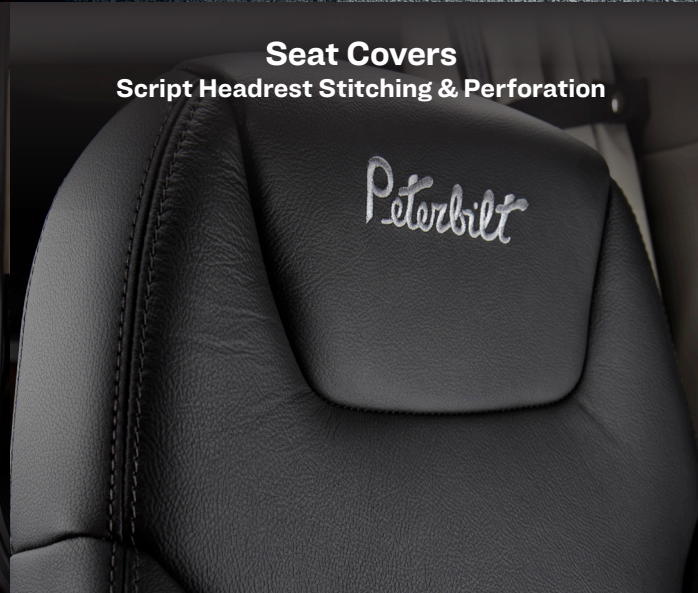

MODEL
589

LEGENDARY PACKAGE

LEGENDARY PACKAGE

MODEL
589

EXTERIOR

Script & Spears Side Hood Emblem

Bright Cab/Sleeper Rockers

Polished Fenders/Skirt & Lower Hood Overlay
131" BBC Only

Door Pad Script & Spears Emblem

Seat Covers
Script Headrest Stitching & Perforation

Dash Emblem on Pull-Out Tray

INTERIOR

For more information on the new Model 589, contact your local Peterbilt dealer or visit peterbilt.com.